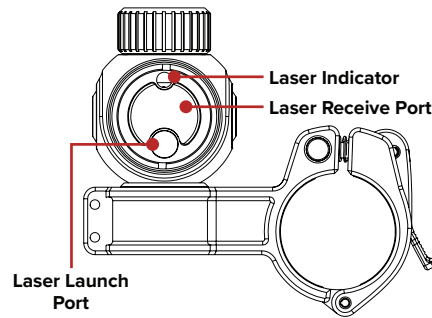

CAUTION

THIS PRODUCT IS A CLASS 3R LASER PRODUCT

Use of controls or adjustments or performance of procedures other than those specified herein may result in hazardous radiation exposure.

*Range performance depends on the target being measured and environmental conditions.

AC80 PRODUCT SPECIFICATIONS

ITEM NUMBER: IRAY-AC80

MAP: $799

UPC: 850048751132

WEIGHT: 6.5 oz

MATERIAL: 6061 Aluminum Alloy

DETECTION RANGE: 1,200 Yards

MOUNTING INTERFACE: 30mm Clamp Mount

COMPATIBILITY: BOLT Series

Learn more and download the instruction sheet for this product.

REGISTRATION: irayusa.com/register
WARRANTY: irayusa.com/warranty
SUPPORT/SERVICE: irayusa.com/support

NOTE: These products may be subject to export and foreign trade control laws of the United States and may not be exported without prior approval of the U.S. Department of State. Learn more at irayusa.com/ITAR. The images shown are for illustrative purposes only and may vary in real world usage. Specifications are subject to change without notice. For the most up-to-date specs, go to irayusa.com. Not responsible for typographical errors.