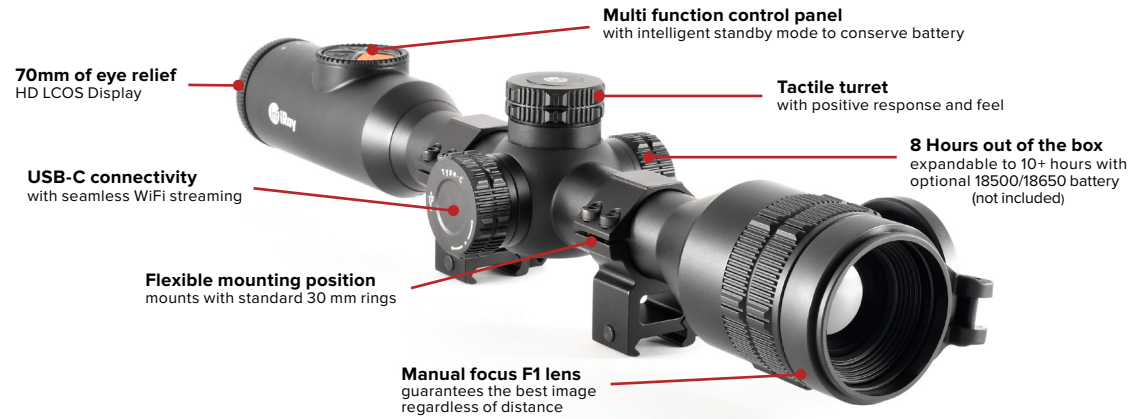

BOLT SERIES		TL35
SENSOR		
Resolution	384x288	
Pixel Size	12 μm	
Framerate	50hz	
Image Processing	MATRIX III	
Core	iRay Micro II 384	
OPTICS		
Objective Lens	35mm F1.1	
Magnification	3X	
Digital Zoom	4X, stepped	
HFOV	7.5° x 5.7°	
Detection Range	1750 Yards	
Display Type	LCOS	
Display Resolution	1280x960	
Imaging Modes	White Hot, Black Hot, Red Hot, Color, Highlight	
Reticle Types	7 (2 Dynamic, 5 Static)	
Reticle Colors	Black, White, Red, Green	
Mounting System	30MM Rings (included)	
P.I.P.	Yes	
Rangefinder	Stadiametric	
Eye Relief	70mm	
Diopter Range	-5 - +5	
ELECTRONICS		
Onboard Recording	Video and Image, no Audio	
Wireless Connectivity	Image/video via App.	
Data/Power Connector	USB-C	
Power Supply	Built-in battery pack, 8 Hours 18500 battery (+2 Hours), 18650 battery (+3.5 Hours)	
Start Up Time	> 10 Seconds, Instant from Standby	
PHYSICAL		
Size	15.74"x3.34"x2.55"	
Weight	32.87 Oz	
ENVIRONMENTAL/WARRANTY		
Warranty	5 Years	
Housing Material	T-6061 Aluminum	
Ingress Protection	IP67	
Operation Temp	-4°F~122°F	
Max. Recoil	1000 g/s² (300 Win./7mm Mag)	

Don't let the traditional design of the BOLT fool you! Inside its sleek 30mm housing is an ultra powerful 50Hz, 12μm Micro II core featuring MATRIX III processing that feeds to an HD LCOS display. This combination guarantees the best image possible while out in the field, no matter what style of rifle you're carrying.