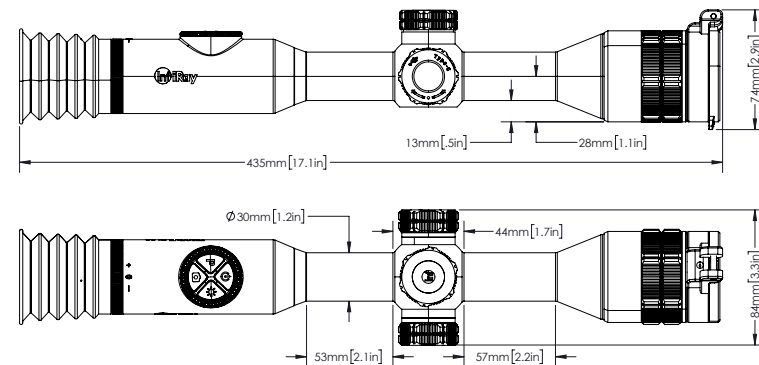

REGISTRATION: irayusa.com/register
WARRANTY: irayusa.com/warranty
SUPPORT/SERVICE: irayusa.com/support

iRAYUSA
800 Railhead Road #316
Fort Worth Tx 76106
800-769-7125
682-499-0047
info@irayusa.com